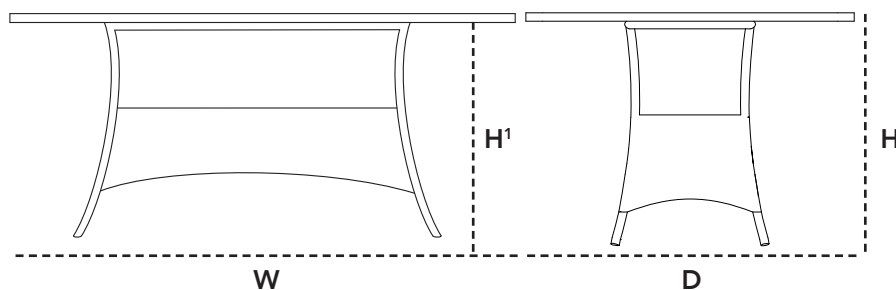

Dimensioner/Dimensions/Dimensionen

W	69cm	27.2"
D	65cm	25.6"
H	85cm	33.5"
S	43cm	16.9"
A	65cm	25.6"
Wgt	6,9kg	15.21lbs

Hynde/Cushions/Kissen

Y36 Taupe	5411 Tempotest		
	W	49cm	19.3"
	D	48cm	18.9"
	H	7cm	2.8"
	Wgt	0,8kg	1.76lbs

YSN97 Taupe
YSN98 Black

YSN97 Taupe
YSN98 Black

5065 Lansing, dining table

Design by Cane-line design team

Its Thyme

LU Natural

LT Taupe

Beskrivelse/Description/Beschreibung

Lansing bordunderstel kan kombineres med vores forskellige bordplader i størrelsen 180 x 100 cm.

The Lansing group has a classic, country look. The group consists of a spacious dining chair and a 2-seater sofa, offering great comfort while eating as well as providing the perfect relaxing position for long after-dinner gatherings. Lansing dining table base is available in Cane-line Weave®.

Dimensioner/Dimensions/Dimensionen

W	120cm	47.3"
D	60cm	23.7"
H	70cm	27.6"
H ¹	68,8cm	27"
Wgt	12,1kg	26.68lbs

Bordplade/Table top/Tischplatte

 P098 Travertie		
W	180cm	71"
D	100cm	39"
Wgt	70kg	154.32lbs

5098 Lansing, dining table